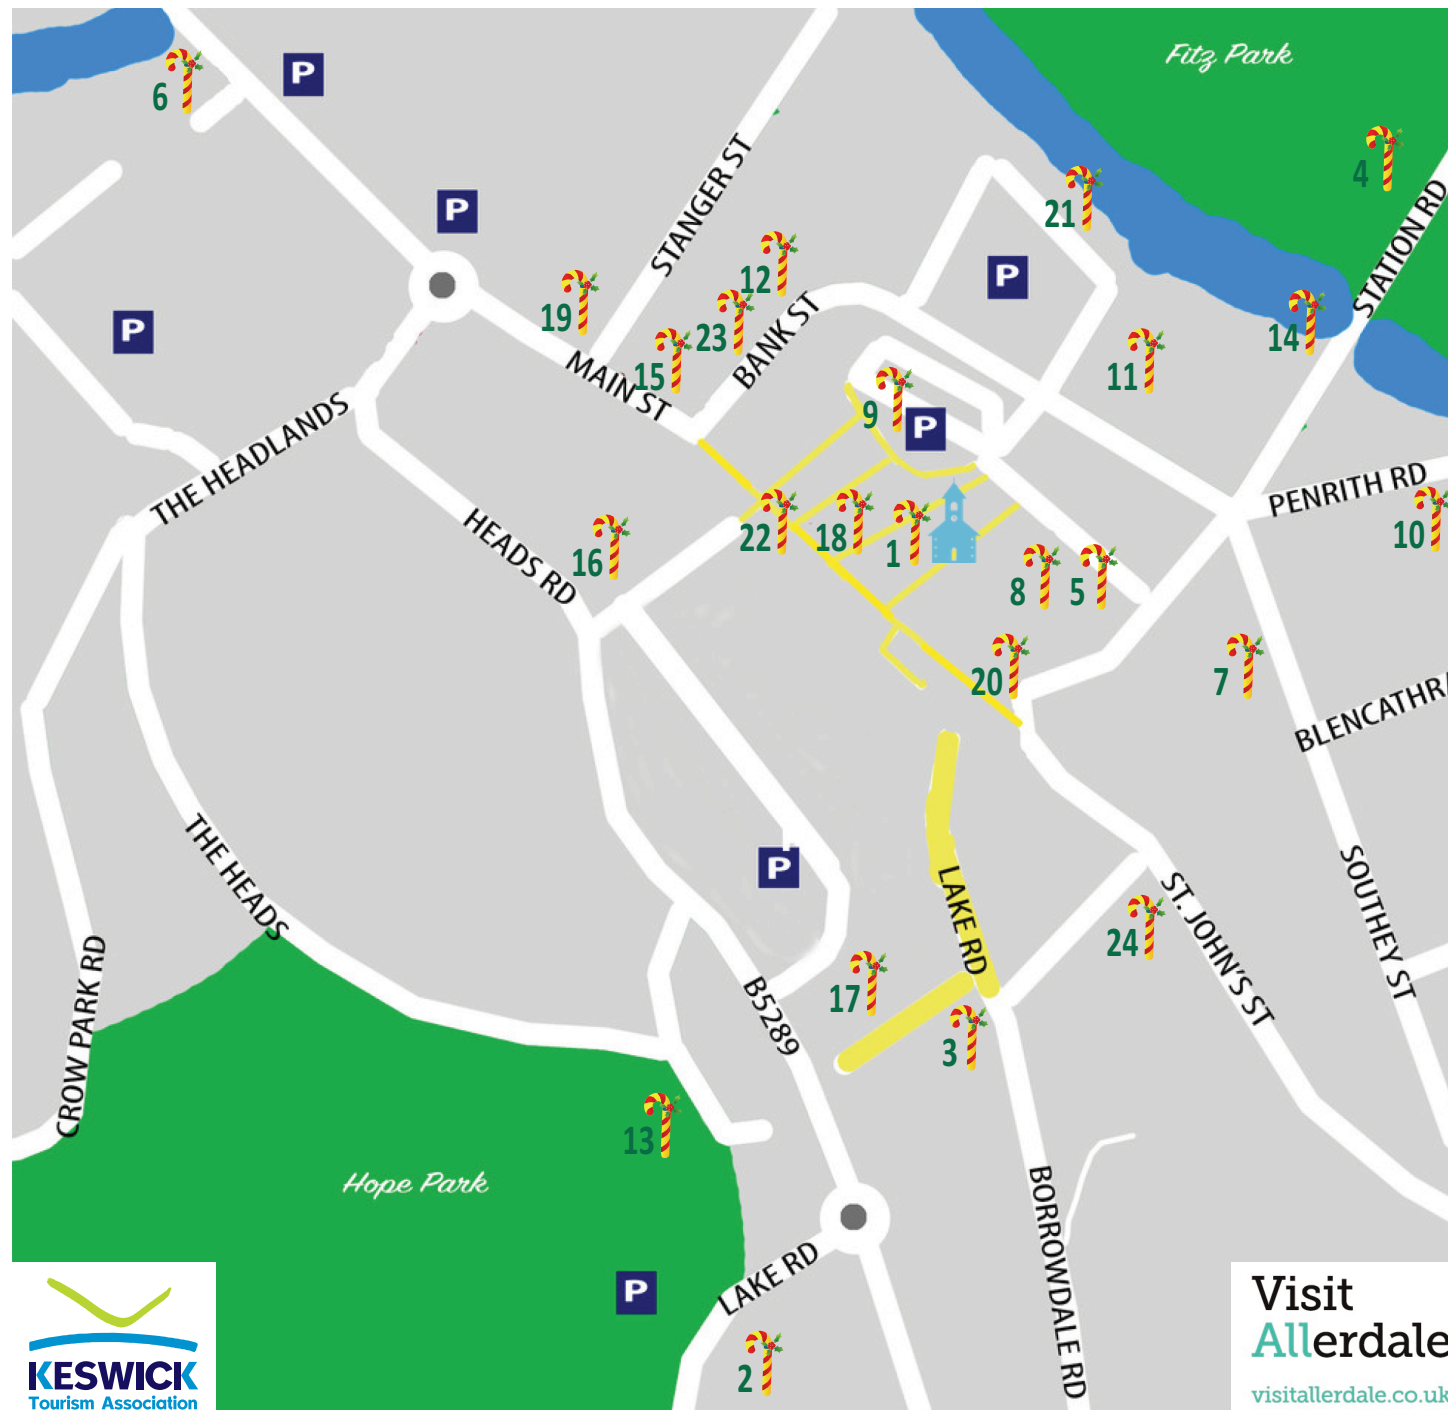

KESWICK LIVE ADVENT WINDOW TRAIL

Can you find all the windows?

Windows will remain lit until 5th January 2020

- 1 **KESWICK TOURIST INFORMATION**
www.lakedistrict.gov.uk
- 2 **THEATRE BY THE LAKE**
www.theatrebythelake.com
- 3 **GEORGE FISHER**
georgefisher.co.uk
- 4 **KESWICK MUSEUM**
www.keswickmuseum.org.uk
- 5 **ALEXANDRA'S OF KESWICK**
www.alexandrasofkeswick.com
- 6 **KAT'S KITCHEN**
www.facebook.com/katskitchenkeswick
- 7 **KESWICK METHODIST CHURCH**
www.keswickmethodistchurch.org.uk
- 8 **THE CHEESE DELI**
www.keswickcheesedeli.co.uk
- 9 **FULTONS LAKES JEWELLERY WORKS**
www.fultonjewellery.co.uk
- 10 **THE MILLFIELD**
- 11 **KESWICK BREWERY**
www.keswickbrewery.co.uk
- 12 **NEW BALANCE**
www.newbalance.co.uk
- 13 **CAFÉ HOPE**
www.hopeleisure.com
- 14 **KESWICK YHA**
www.yha.org.uk/keswick
- 15 **KESWICK TOURISM ASSOCIATION**
www.visitkeswick.com
- 16 **OXFAM**
www.oxfam.org.uk
- 17 **WEST CUMBRIA RIVERS TRUST**
www.westcumbriariverstrust.org
- 18 **INN ON THE SQUARE**
www.lakedistricthotels.net
- 19 **BOOKENDS**
www.facebook.com/bookendskeswick
- 20 **THE ROYAL OAK**
www.royaloakkeswick.co.uk
- 21 **THE MAKERS MILL**
www.themakersmill.co.uk
- 22 **KESWICK MINI MARKET**
www.facebook.com/keswickminimarket
- 23 **EW E TREE GIFTS**
www.facebook.com/ewetreeg1fts
- 24 **KESWICK ALHAMBRA CINEMA**
www.keswickalhambra.co.uk